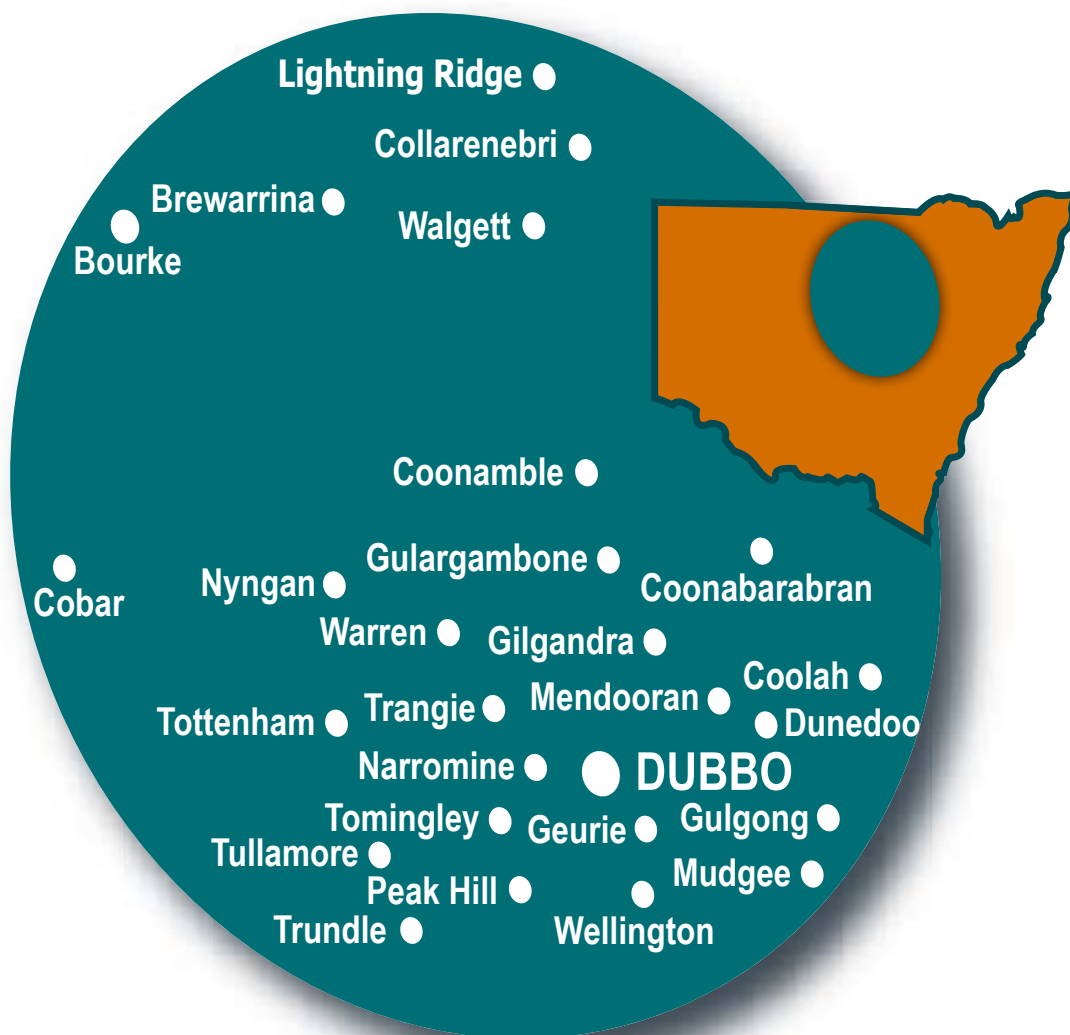

Call Donna or Ann on
6885 4433 to book your space

Country Catalogue
 will be delivered to
24,000
 letterboxes in these towns

- | | |
|-----------|-----------------|
| Dubbo | Wellington |
| Narromine | Gilgandra |
| Trangie | Warren |
| Nyngan | Cobar |
| Coonamble | Coonabarabran |
| Bourke | Lightning Ridge |
| Peak Hill | Geurie |
| Walgett | Mendooran |
| Yeoval | Tottenham |
| Tullamore | Trundle |

plus
8,000
 farm roadside mailboxes
 in these areas

- | | |
|--------------|-----------------|
| Dubbo | Wellington |
| Narromine | Gilgandra |
| Trangie | Warren |
| Nyngan | Cobar |
| Coonamble | Coonabarabran |
| Bourke | Lightning Ridge |
| Peak Hill | Wongarbon |
| Tooraweenah | Gulgargambone |
| Carinda | Elong Elong |
| Geurie | Hermidale |
| Neilrex | Nymagee |
| Merrygoen | Walgett |
| Quambone | Baradine |
| Collarenebri | Coolah |
| Dunedoo | Yeoval |
| Cumnock | Tottenham |
| Tullamore | Trundle |
| Nevertire | Brewarrina |
| Wanaaring | Bourke |
| Engonnia | Bogan Gate |
| Tibooburra | White Cliffs |
| Binnaway | Parkes |
| Condobolin | Ballimore |
| Brocklehurst | Eumungerie |
| Girilambone | Mendooran |

A total of
32,000
copies

Ad Sizes/Rates at a glance for Country Catalogue

As well as:
Half Page:
19cm x 7 col
\$1463
Full Page:
38cm x 7 col
\$2926

Circulation Map

Country Catalogue will be delivered to **24,000** letterboxes in these towns:

Dubbo, Narromine, Trangie, Nyngan, Coonamble, Bourke, Peak Hill, Walgett, Yeoval, Tullamore, Wellington, Gilgandra, Warren, Cobar, Coonabarabran, Lightning Ridge, Geurie, Mendooran, Tottenham, Trundle