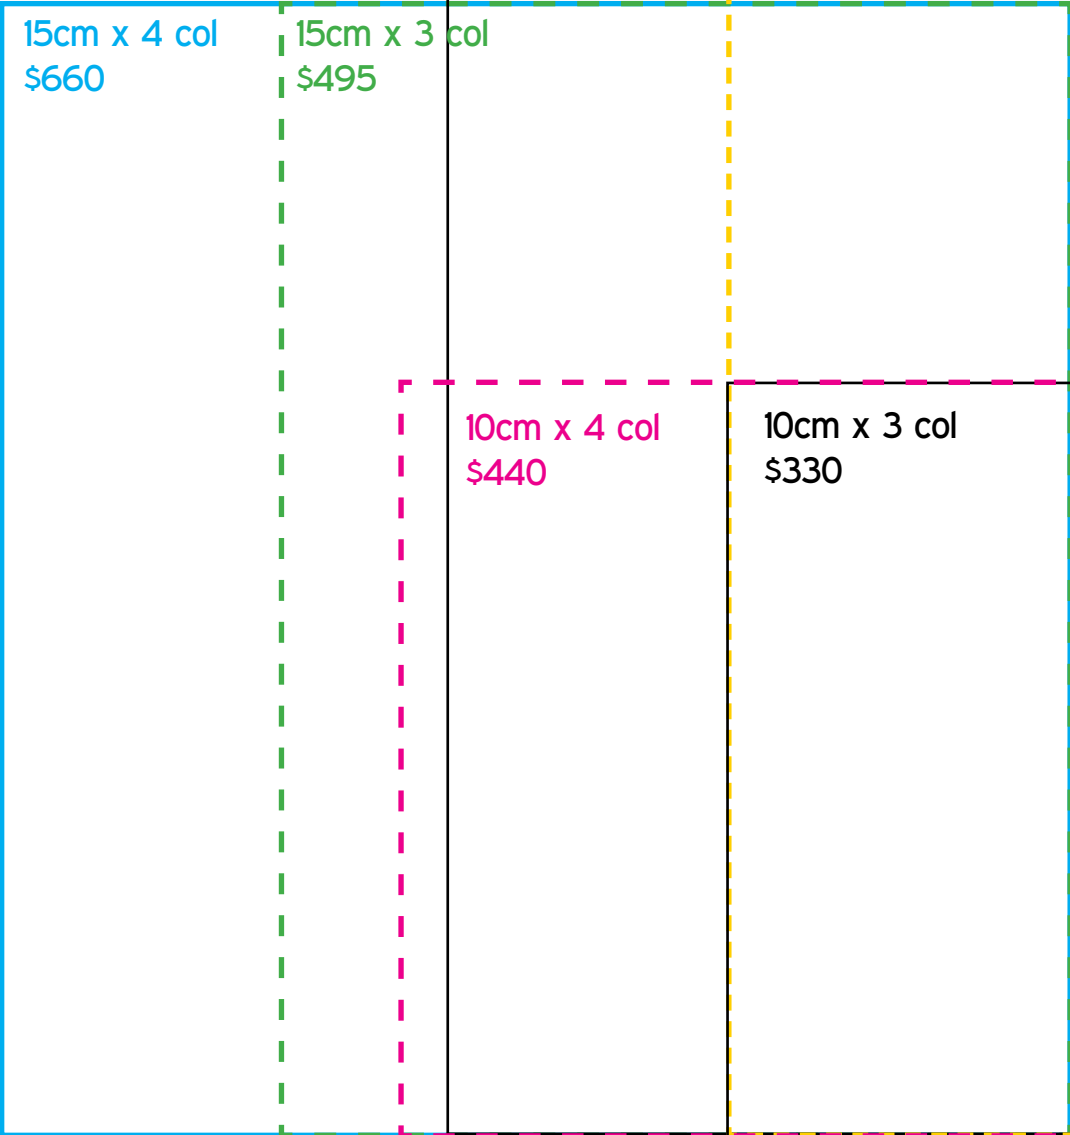

Reach normally
UNREACHABLE CUSTOMERS
 in our
Country Catalogue

24,000 homes,
8,000 farms
 across our region

That's **32,000** copies
 in one issue

BOOK ALL FOUR EDITIONS AND SAVE 20%

		Size	Normal Price	Special
Autumn	February 24	Full Page	\$2926	\$2340
		Half Page	\$1463	\$1170
Winter	May 26	20cm x 4c	\$880	\$704
		20cm x 3c	\$660	\$528
Spring	August 25	15cm x 4c	\$660	\$528
		15cm x 3c	\$495	\$396
Summer	November 17	10cm x 4c	\$440	\$352
		10cm x 3c	\$330	\$264

Call Donna or Ann on
6885 4433 to book your space

Country Catalogue
 will be delivered to
24,000
 letterboxes in these towns

- | | |
|-----------|-----------------|
| Dubbo | Wellington |
| Narromine | Gilgandra |
| Trangie | Warren |
| Nyngan | Cobar |
| Coonamble | Coonabarabran |
| Bourke | Lightning Ridge |
| Peak Hill | Geurie |
| Walgett | Mendooran |
| Yeoval | Tottenham |
| Tullamore | Trundle |

A total of
32,000
copies

Ad Sizes/Rates at a glance for Country Catalogue

As well as:
Half Page:
19cm x 7 col
\$1463
Full Page:
38cm x 7 col
\$2926

Circulation Map

Country Catalogue will be delivered to **24,000** letterboxes in these towns: