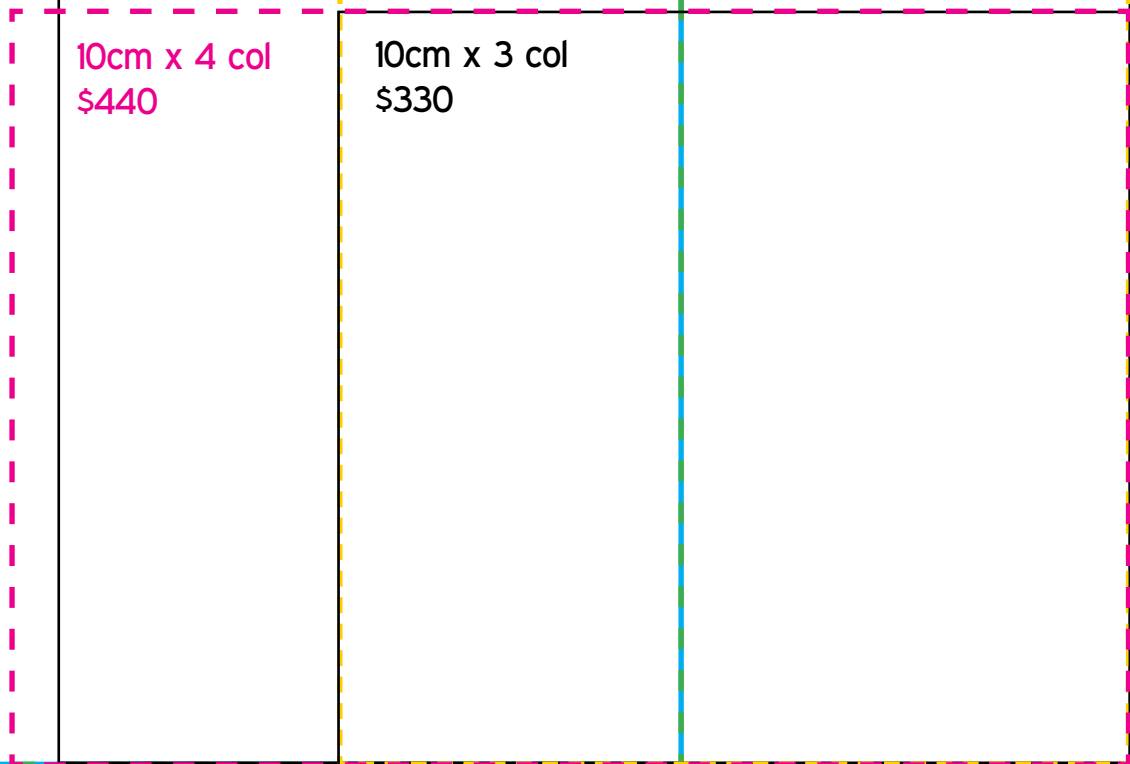

Reach normally
UNREACHABLE CUSTOMERS
 in our
Country Catalogue

24,000 homes,
8,000 farms
 across our region

That's **32,000** copies
 in one issue

BOOK ALL FOUR EDITIONS AND SAVE 20%

		Size	Normal Price	Special
Autumn	February 24	Full Page	\$2926	\$2340
		Half Page	\$1463	\$1170
Winter	May 26	20cm x 4c	\$880	\$704
		20cm x 3c	\$660	\$528
Spring	August 25	15cm x 4c	\$660	\$528
		15cm x 3c	\$495	\$396
Summer	November 17	10cm x 4c	\$440	\$352
		10cm x 3c	\$330	\$264

A total of
32,000
copies

Ad Sizes/Rates at a glance for Country Catalogue

As well as:
Half Page:
19cm x 7 col
\$1463
Full Page:
38cm x 7 col
\$2926

Circulation Map

Country Catalogue will be delivered to **24,000** letterboxes in these towns: