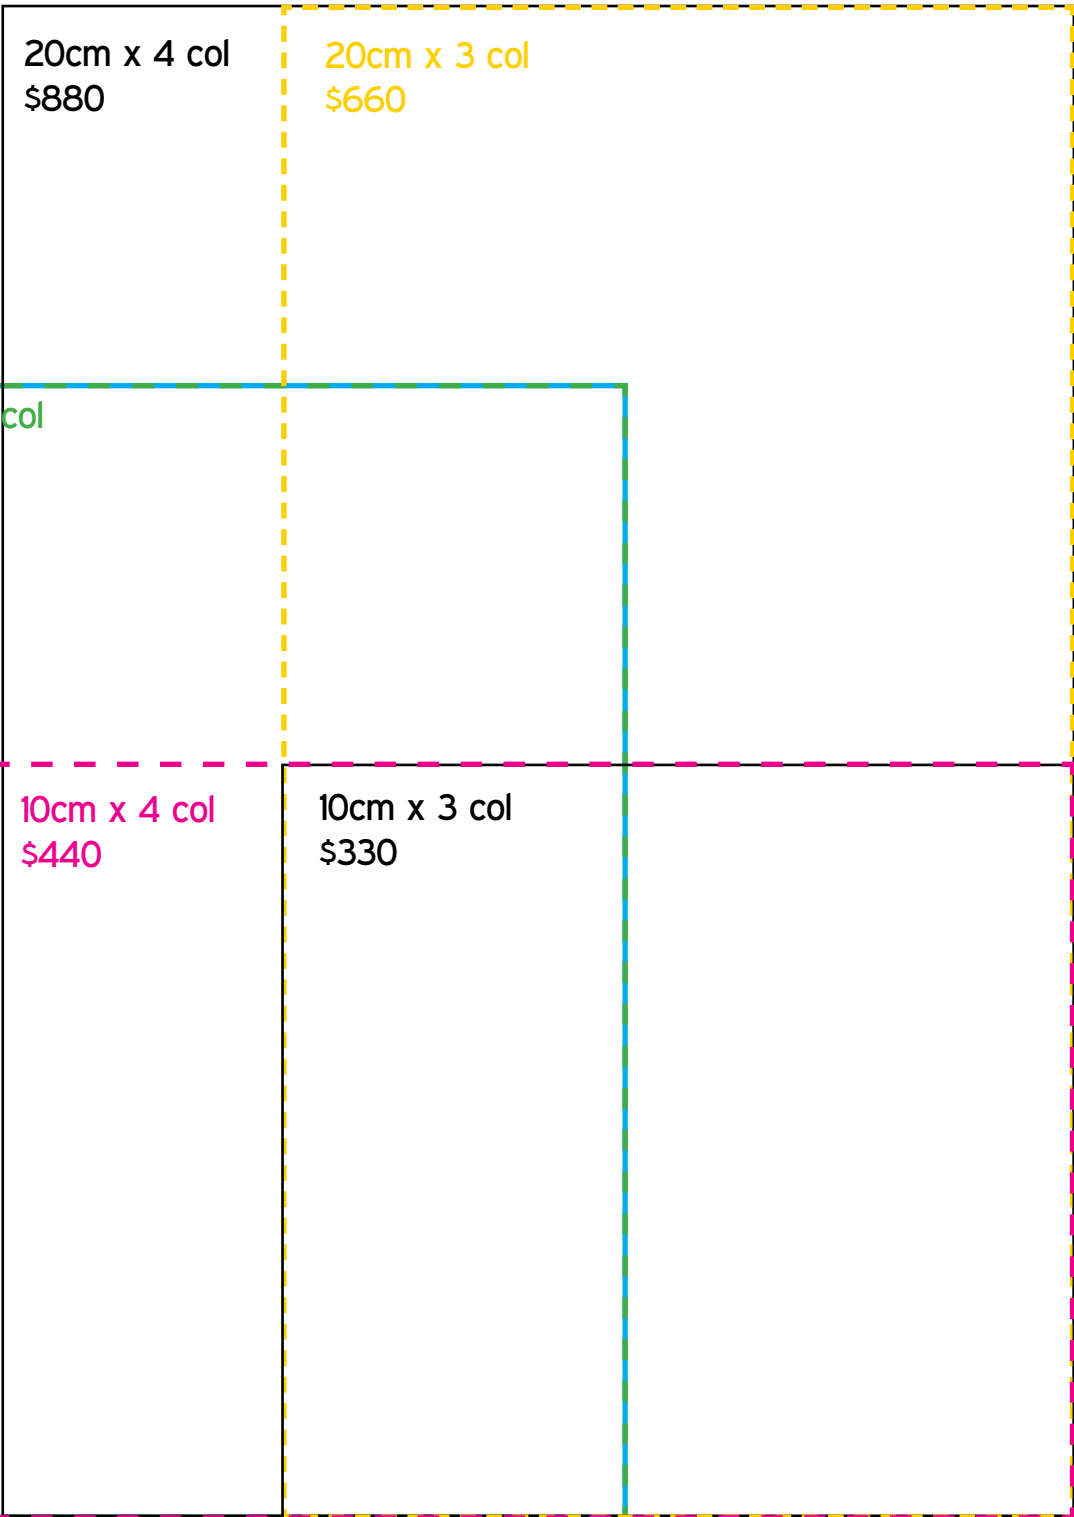

Reach normally
UNREACHABLE CUSTOMERS
 in our
Country Catalogue

24,000 homes,
8,000 farms
 across our region

That's **32,000** copies
 in one issue

BOOK ALL FOUR EDITIONS AND SAVE 20%

		Size	Normal Price	Special
Autumn	February 24	Full Page	\$2926	\$2340
		Half Page	\$1463	\$1170
Winter	May 26	20cm x 4c	\$880	\$704
		20cm x 3c	\$660	\$528
Spring	August 25	15cm x 4c	\$660	\$528
		15cm x 3c	\$495	\$396
Summer	November 17	10cm x 4c	\$440	\$352
		10cm x 3c	\$330	\$264

Call Donna or Ann on
6885 4433 to book your space

Country Catalogue
 will be delivered to
24,000
 letterboxes in these towns

- | | |
|-----------|-----------------|
| Dubbo | Wellington |
| Narromine | Gilgandra |
| Trangie | Warren |
| Nyngan | Cobar |
| Coonamble | Coonabarabran |
| Bourke | Lightning Ridge |
| Peak Hill | Geurie |
| Walgett | Mendooran |
| Yeoval | Tottenham |
| Tullamore | Trundle |

A total of
32,000
copies

Ad Sizes/Rates at a glance for Country Catalogue

As well as:
Half Page:
19cm x 7 col
\$1463
Full Page:
38cm x 7 col
\$2926

Circulation Map

Country Catalogue will be delivered to **24,000** letterboxes in these towns: